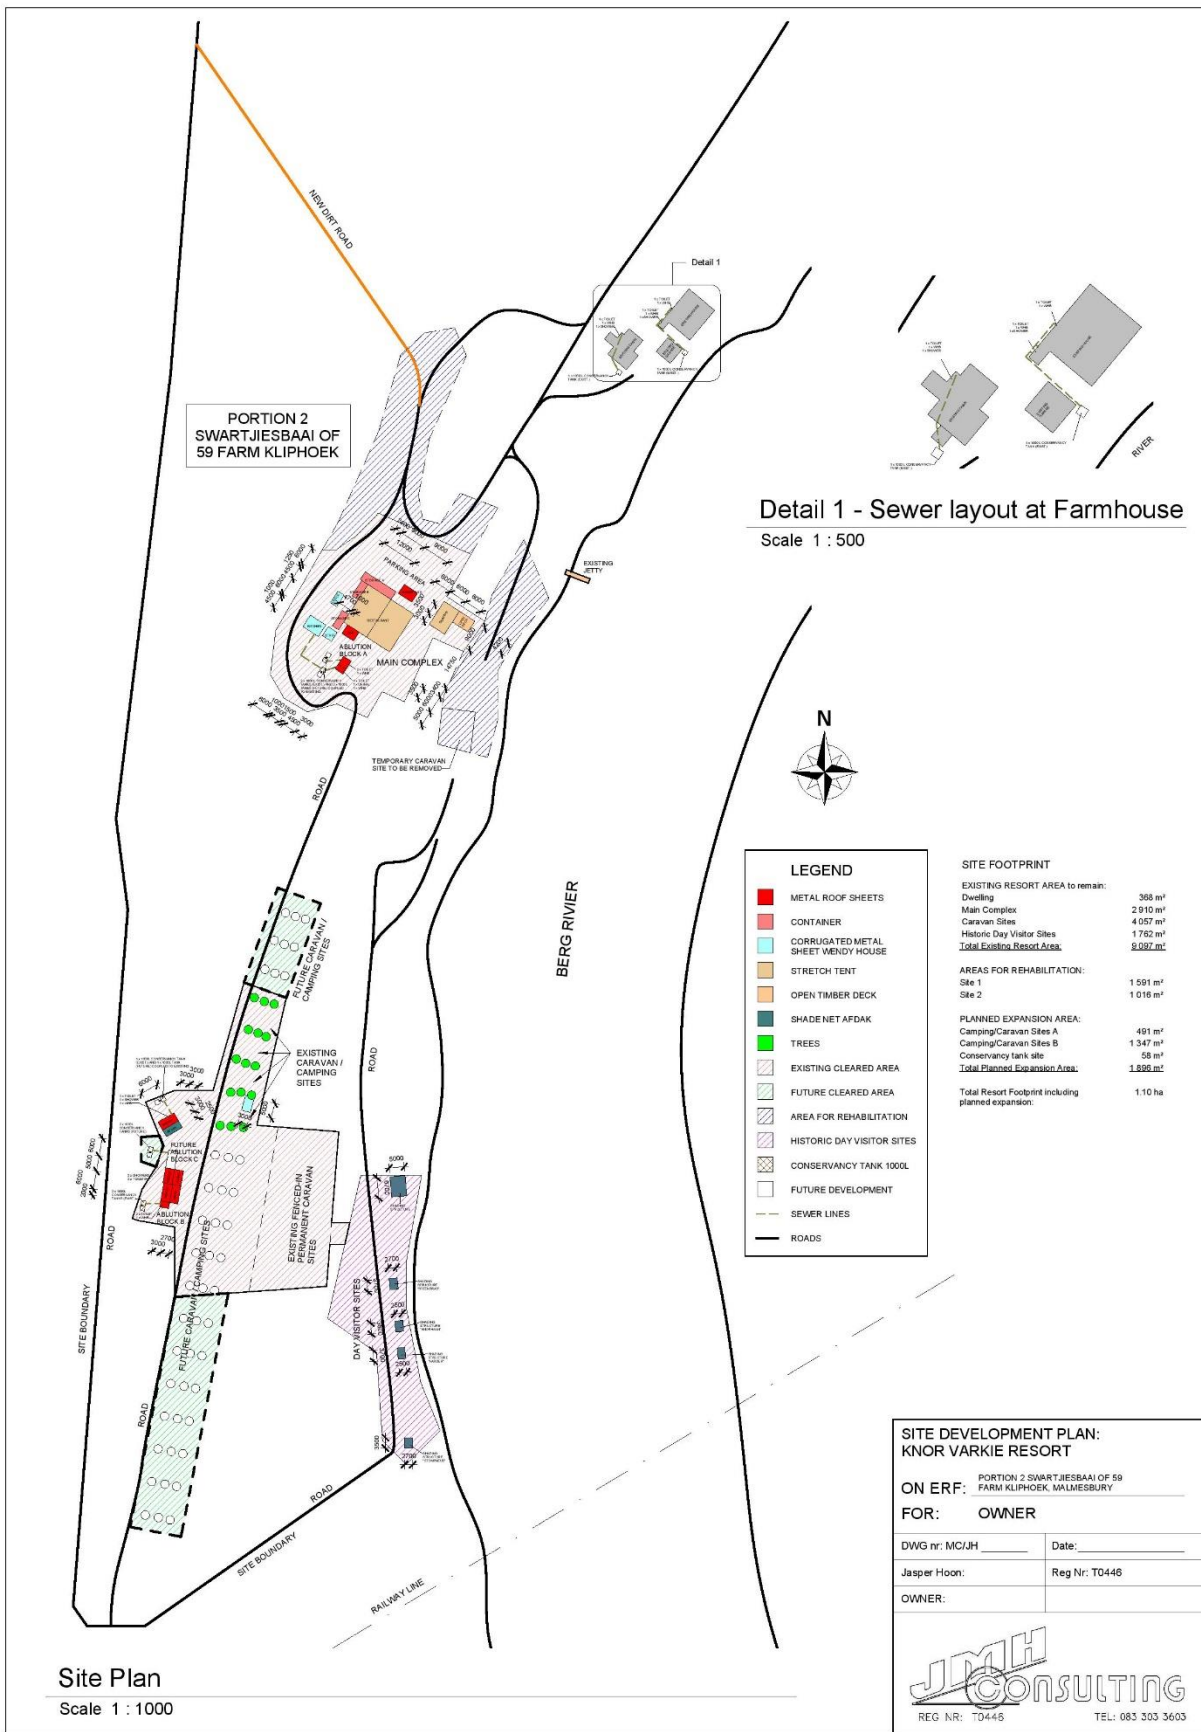

Map 4: Google Earth layout map indicating developments and roads that existed historically (in yellow) and all the new developments and roads that was created from September 2019 to date as part of Knor Varkie Camp and Caravan site (in orange). Proposed rehabilitaiton aresa in purple and proposed expansions in green.

Map 5: Knor Varkie Camping and Resort Facilities existing and proposed expansion layout.