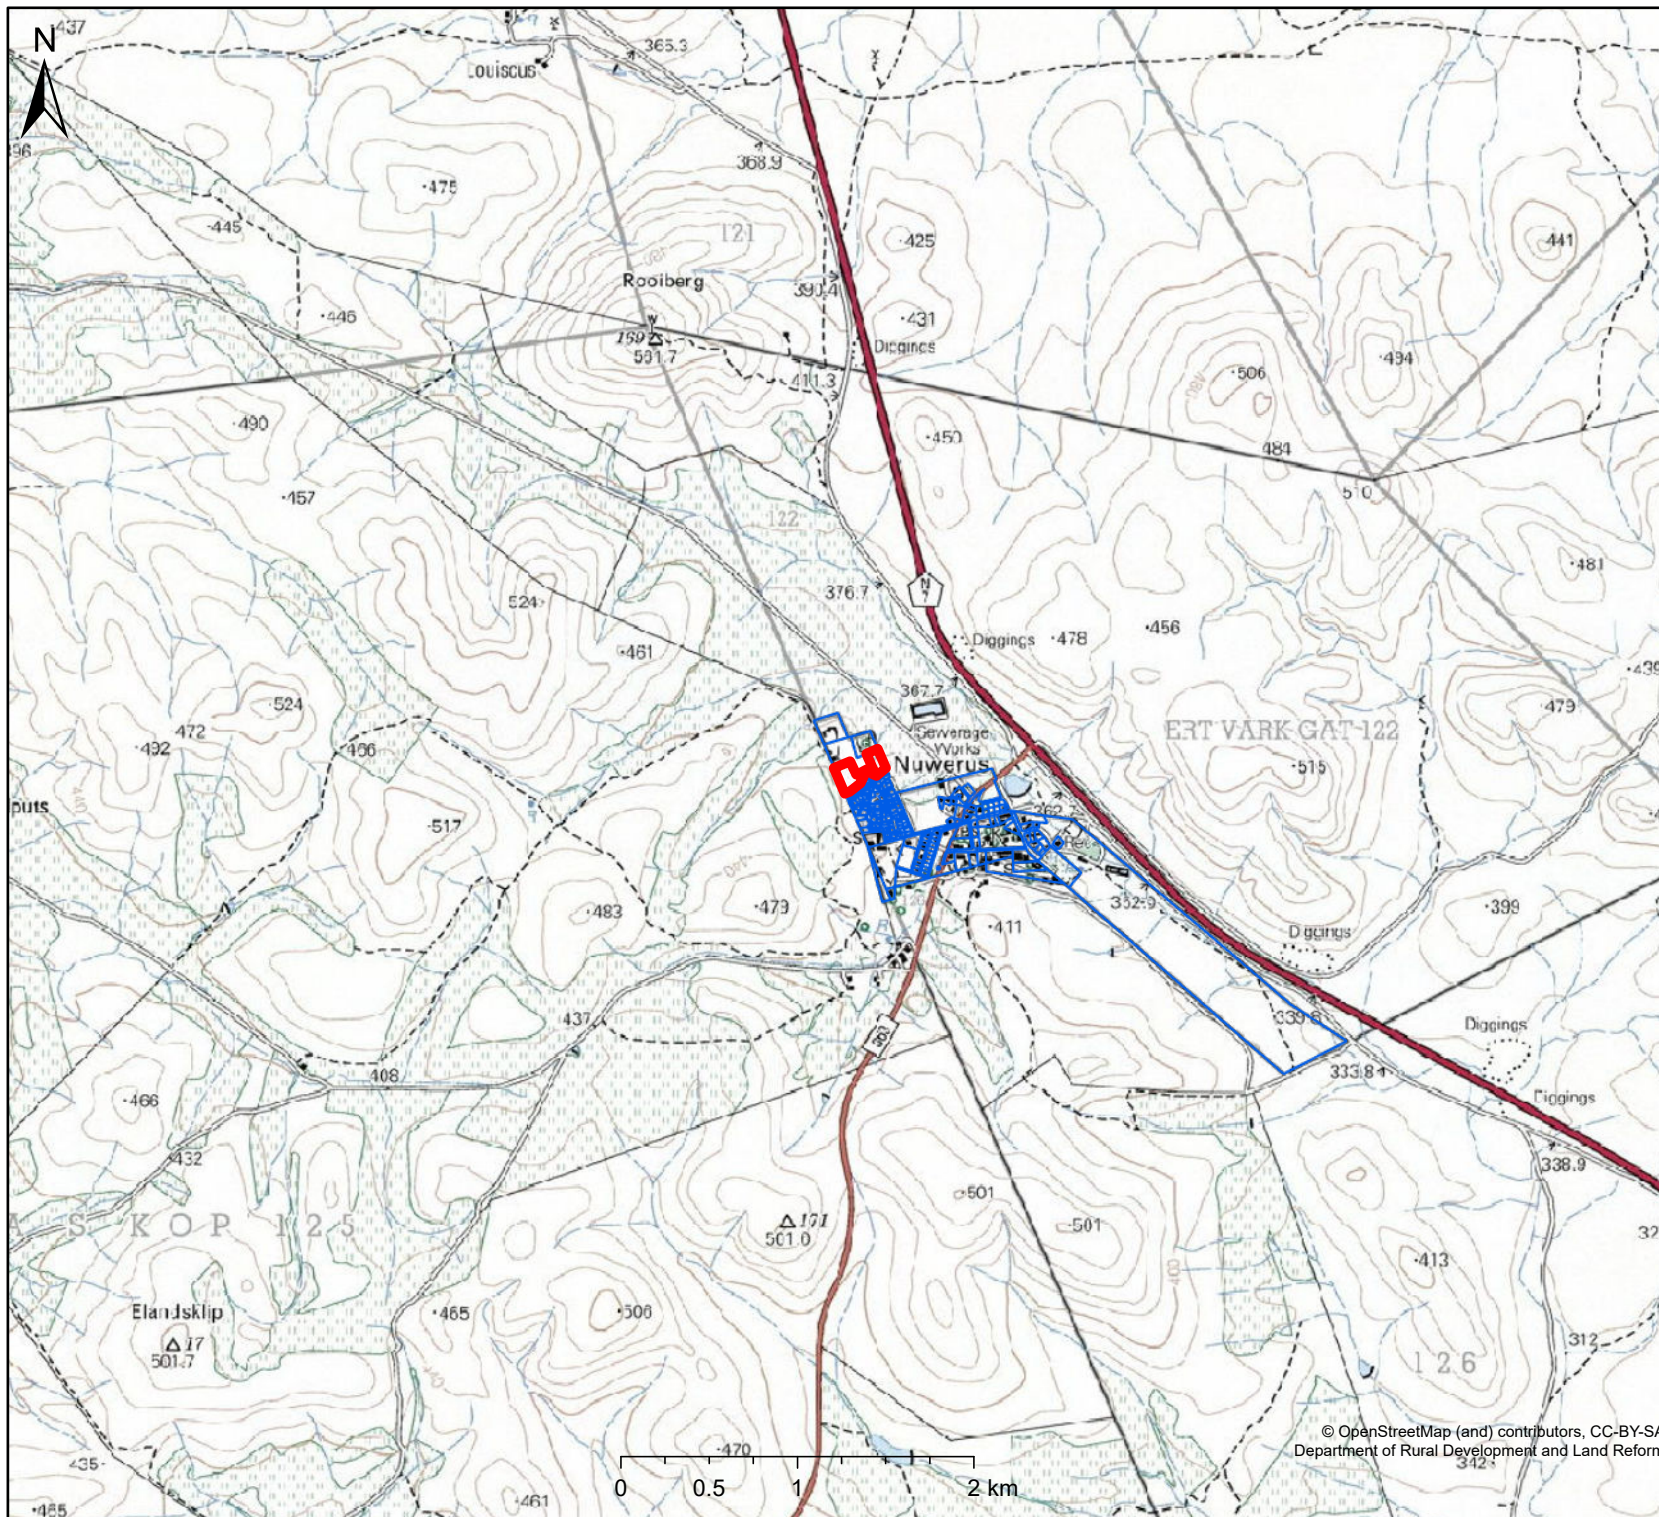

Locality Map

Legend

Map Center: Lon: 18°20'59.2"E
Lat: 31°8'44.5"S

Scale: 1:50 000

Date created: August 10, 2023

© OpenStreetMap (and) contributors, CC-BY-SA
Department of Rural Development and Land Reform