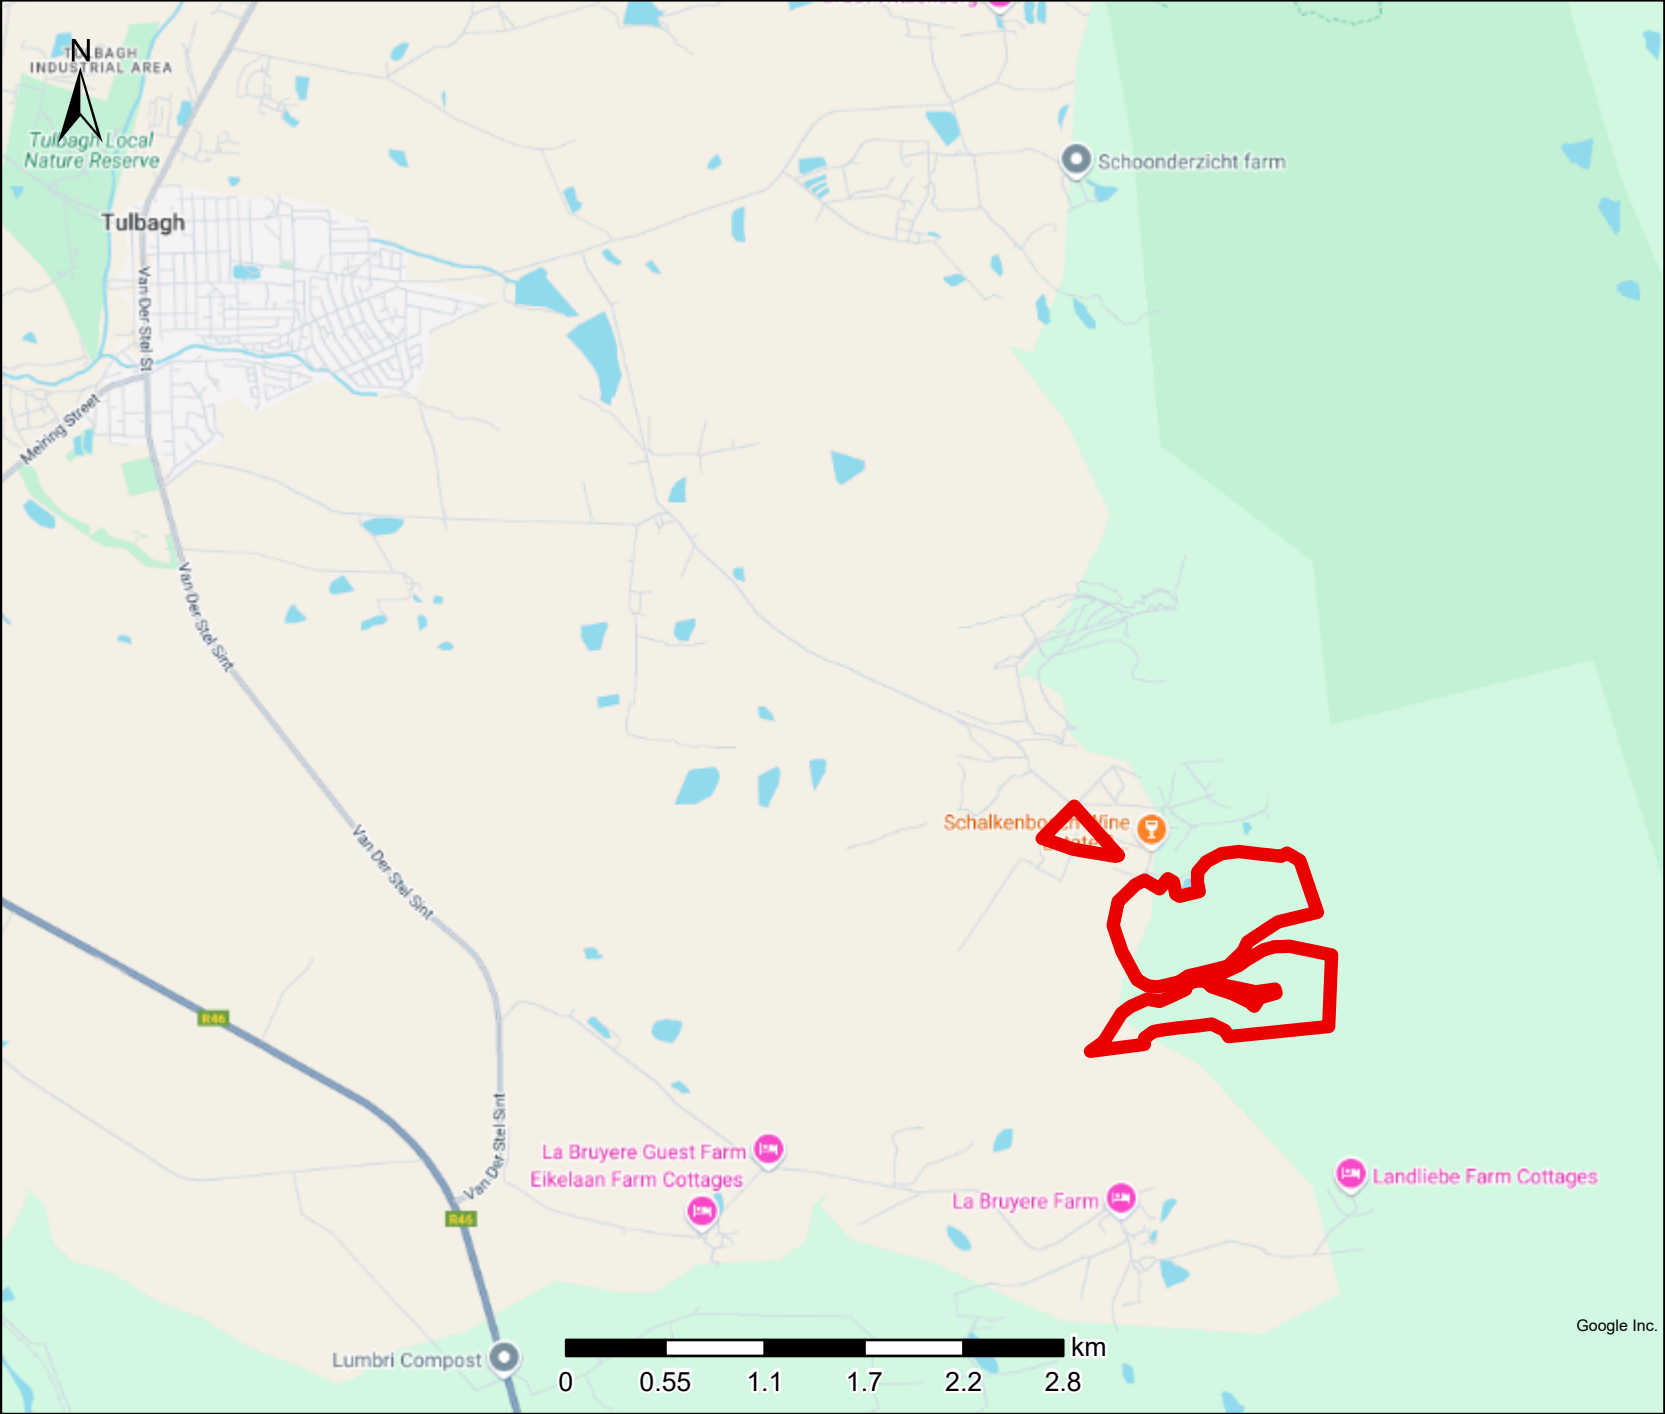

Locality Map

Legend

Map Center: Lon: 19°10'48.1"E
Lat: 33°18'24.6"S

Scale: 1:50,000

Date created: 2025/18/05

Google Inc.

**Western Cape
Government**
FOR YOU