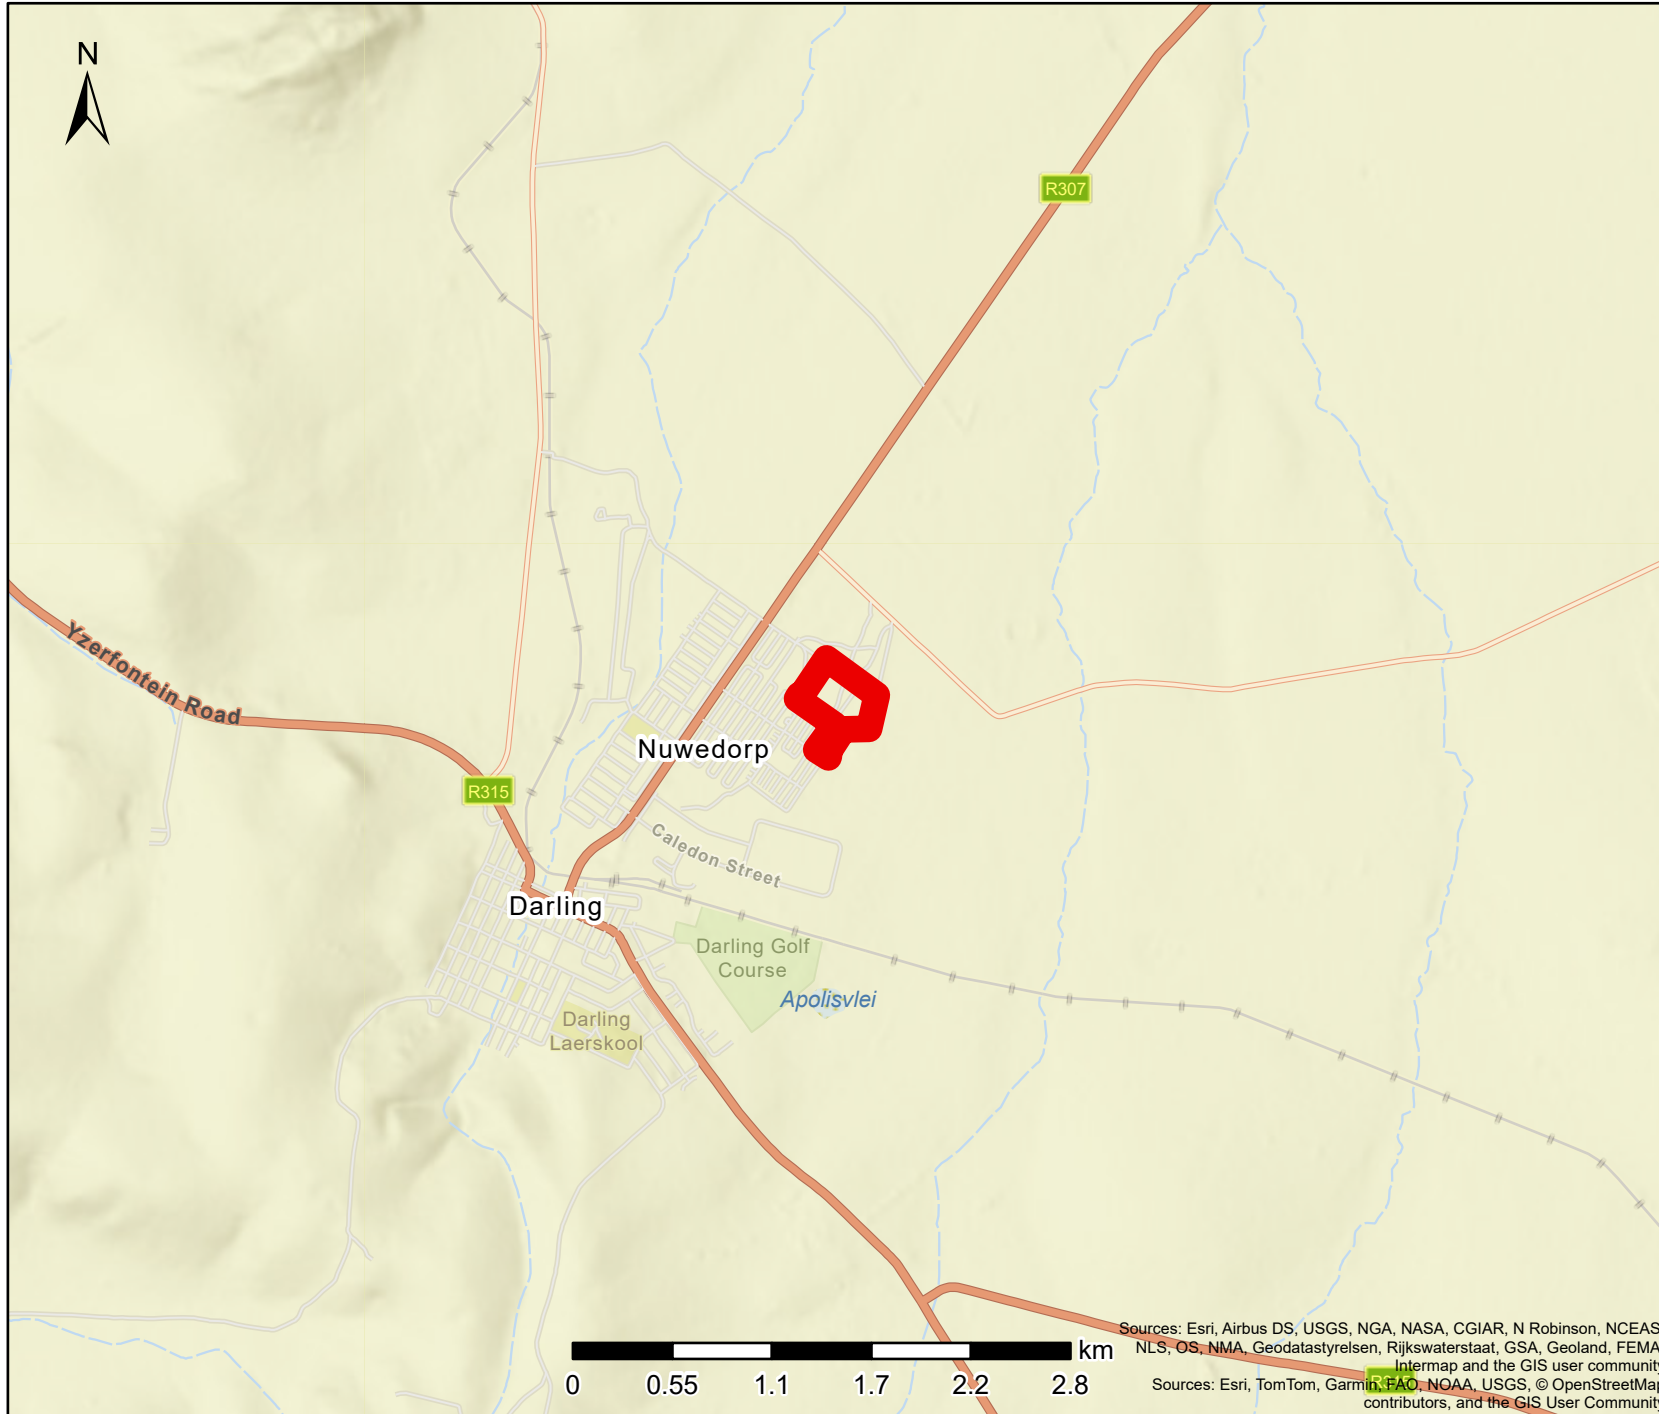

Locality Map

Legend

Map Center: Lon: 18°23'50.5"E
Lat: 33°21'58.8"S

Scale: 1:50,000

Date created: 2024/19/12

Western Cape
Government
FOR YOU