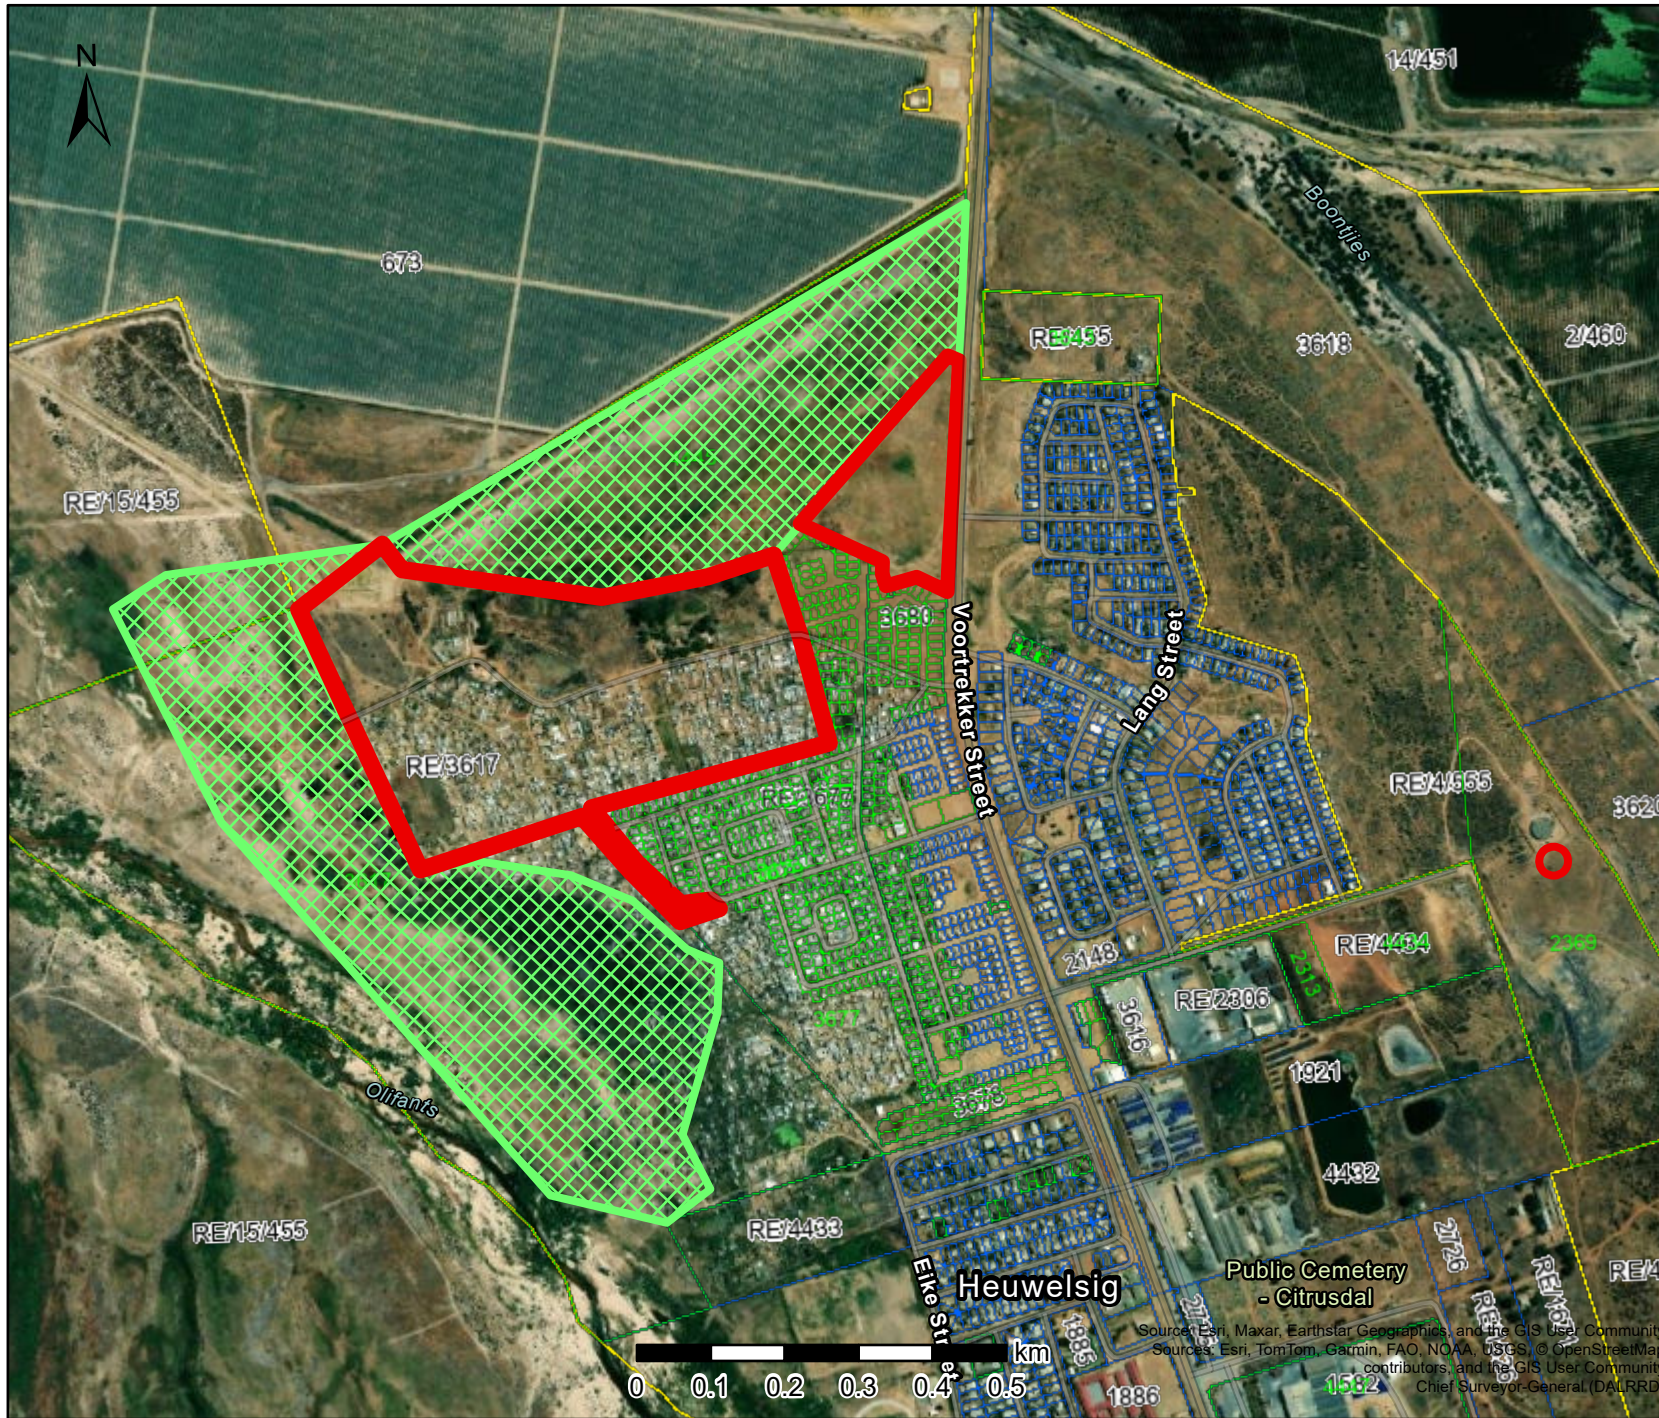

No-Go and Environmental Sensitive Areas Map

Legend

-  Erven
-  Farm Portions
-  Erf

Map Center: Lon: 19°0'17.3"E
Lat: 32°34'29.2"S

Scale: 1:11,826

Date created: 2025/26/03

Source: Esri, Maxar, Earthstar Geographics, and the GIS User Community
Sources: Esri, TomTom, Garmin, FAO, NOAA, USGS, © OpenStreetMap contributors, and the GIS User Community
Chief Surveyor-General (DALRRD)